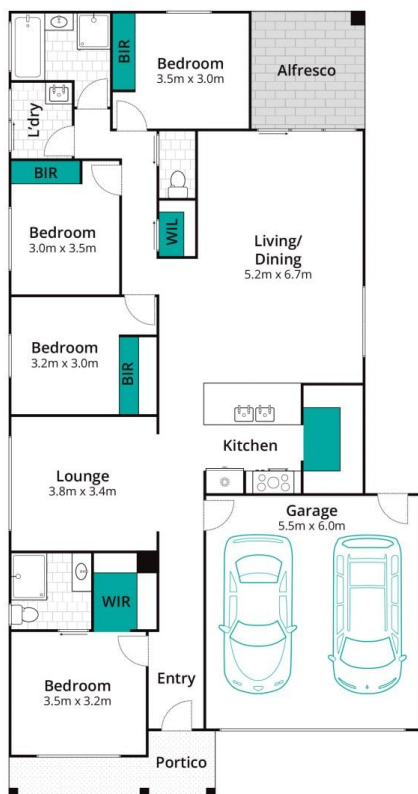

Designed with both functionality and style in mind, this home showcases two spacious and versatile living zones, ideal for growing families or those who appreciate additional space to relax and entertain. The heart of the home is the expansive open plan living, dining, and kitchen area, filled with natural light and thoughtfully configured to create a seamless flow throughout. The kitchen is a standout feature, finished to a high standard with a striking 40mm waterfall stone benchtop, premium 900mm Smeg oven, Smeg induction cooktop, and Smeg dishwasher.

[For full version visit the website](https://www.oceangroverestate.com.au)

Type : House
Price : \$880,000 - \$950,000
Land Size : 425 sqm
View : <https://www.oceangroverestate.com.au/sale/vic/geelong-district/ocean-grove/residential/house/8689457>

Mark Blaskovic
03 5255 0800

Jacob Platt
03 5255 0800

Ground Floor

Site Plan

Whilst bwrn.com.au has made every attempt to ensure the accuracy of the floor plan contained here, measurements are approximate and no responsibility is taken for any error, omission, or mis-statement. This plan is for illustrative purposes only.